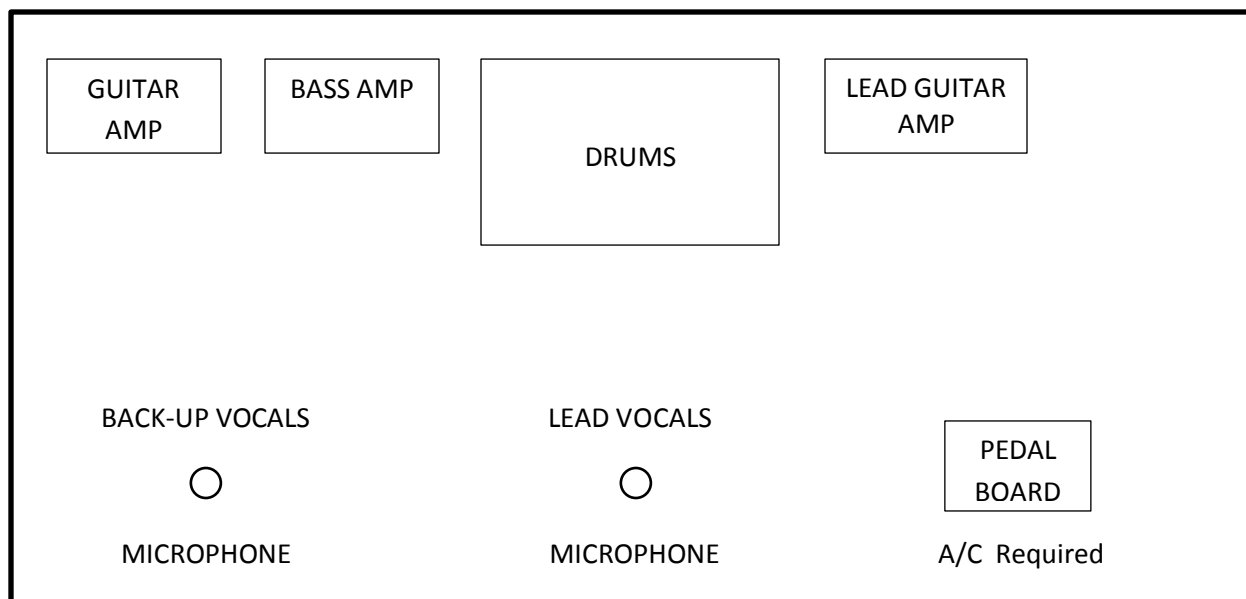

DIRGE FOR THE SLAIN

STAGE PLOT

INSTRUMENT MICROPHONES

- 2 Guitar Amps
- 2 Kick Drums
- 1 Snare
- 2 Overhead for drum-kit
- Tom microphones optional

INSTRUMENT LINE OUT

XLR from Bass Amp

VOCAL MICROPHONES

2 on front line (1 lead, 1 back-up)

AC

- 3 Amps in the back line
- 1 Pedal Board front line (Lead Guitar)

DIRGE FOR THE SLAIN

www.dirgefortheslain.com | booking@dirgefortheslain.com

757-646-7531